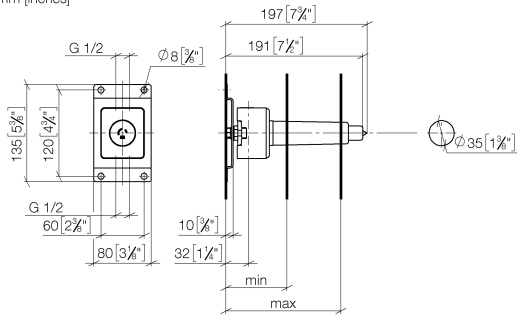

ST 050 523 0782

mm [inches]

	min	max
CL_2	73 [2 7/8"]	146 [5 3/4"]
Madison	75 [3"]	145 [5 3/4"]
Madison Flair	75 [3"]	145 [5 3/4"]
Lulu	75 [3"]	145 [5 3/4"]
Vaia	75 [3"]	145 [5 3/4"]
Symetrics	75 [3"]	145 [5 3/4"]
Tara	85 [3 3/8"]	145 [5 3/4"]
Deque	85 [3 3/8"]	145 [5 3/4"]
CL_1	105 [4 1/8"]	150 [5 7/8"]
Mem	105 [4 1/8"]	150 [5 7/8"]