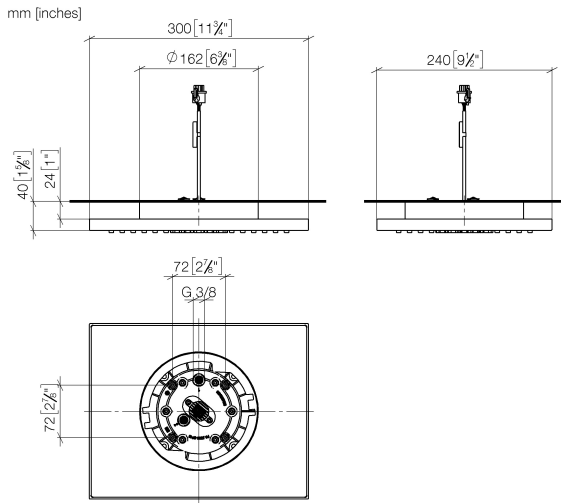

ST 050 523 0782

Flow rate chart