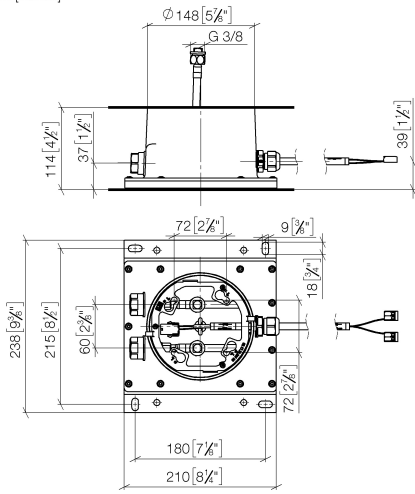

ST 050 523 0782

mm [inches]

ST 050 523 0782

Spare parts list

No.	Item Number	Name	Quantity used	Delivery time
1	90 10 01 227 00 90	electronic accessories	1	2
2	90 10 01 257 00 90	electronic accessories	1	2
3	90 30 30 208 00 90	screw	1	2
4	90 17 20 239 00 90	flange	1	2