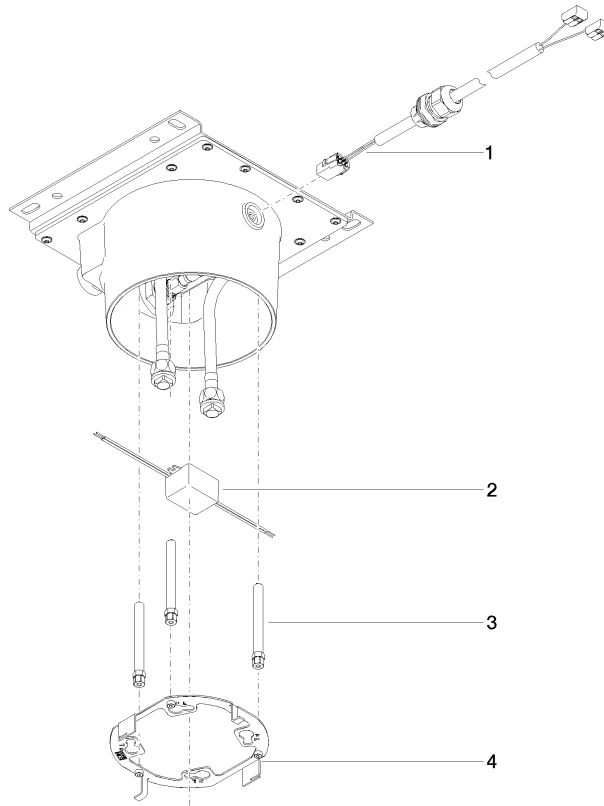

ST 050 523 0782

mm [inches]

ST 050 523 0782

Spare parts list

No.	Item Number	Name	Quantity used	Delivery time
1	90 10 01 227 00 90	electronic accessories	1	2
2	90 10 01 257 00 90	electronic accessories	1	2
3	90 30 30 208 00 90	screw	1	2
4	90 17 20 239 00 90	flange	1	2