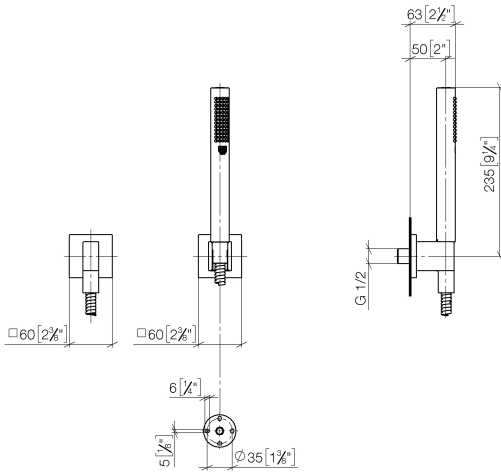

ST 050 523 0782

mm [inches]

Flow rate chart