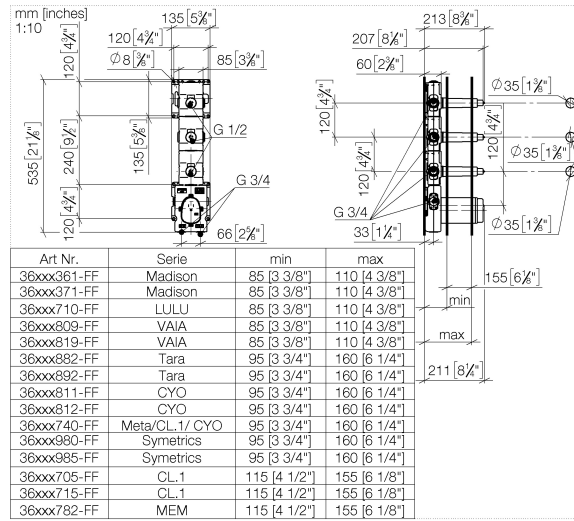

ST 050 523 0782

Certificates

Belgaqua_21-031- WRAS_2011026. ACS_21 ACC LY 141. DVGW_DW-27_6. 6512DN0706.