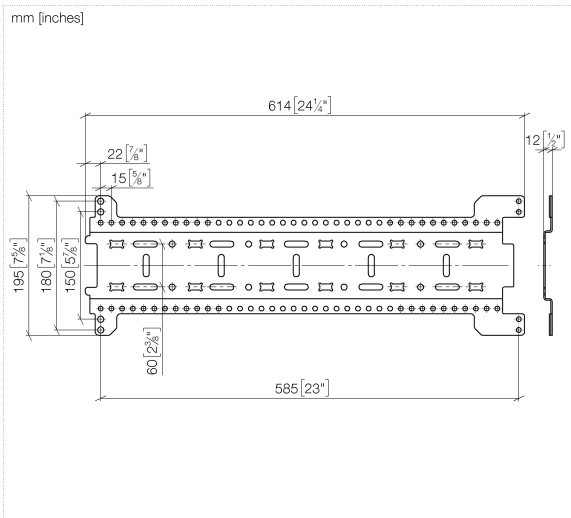

ST 050 523 0782