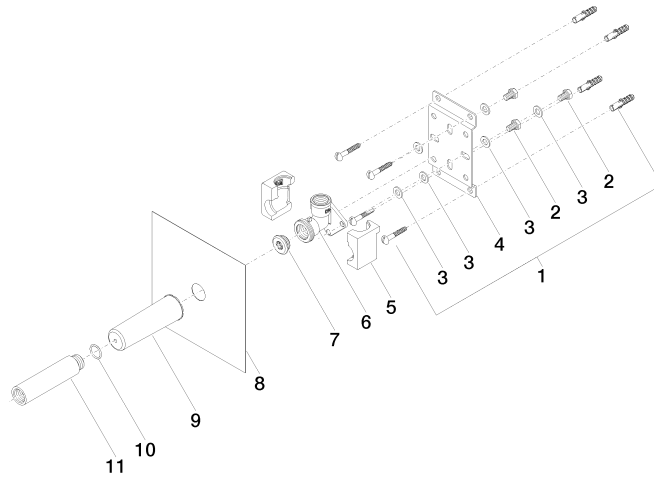

ST 050 523 0782

- red brass, lead-free
- female thread 1/2" connection
- 1x female thread 1/2" outlet
- dust cover
- anti-water packing
- soundproofing

For wall-mounted spouts and wall outlet elbows with 1/2" connection.

**Certificates**

WRAS\_1904021. LGA\_29336.

ST 050 523 0782

**Spare parts list**

No.	Item Number	Name	Quantity used	Delivery time
1	04 30 31 024 01 90	fixing set	2	2
2	09 30 30 152 90	screw	3	2
3	09 30 11 139 90	disc	6	2
4	09 17 20 094 90	holder	1	2
5	09 11 11 036 90	accessories	1	2
6	09 11 03 041 10 90	connection	1	2
7	04 31 20 006 00 90	plug	1	2
8	04 14 03 072 01 90	gasket kit	1	2
9	09 21 02 102 90	cap	1	2
10	90 14 10 010 00 90	seal	1	2
11	09 24 03 169 10 90	adaptor	1	2