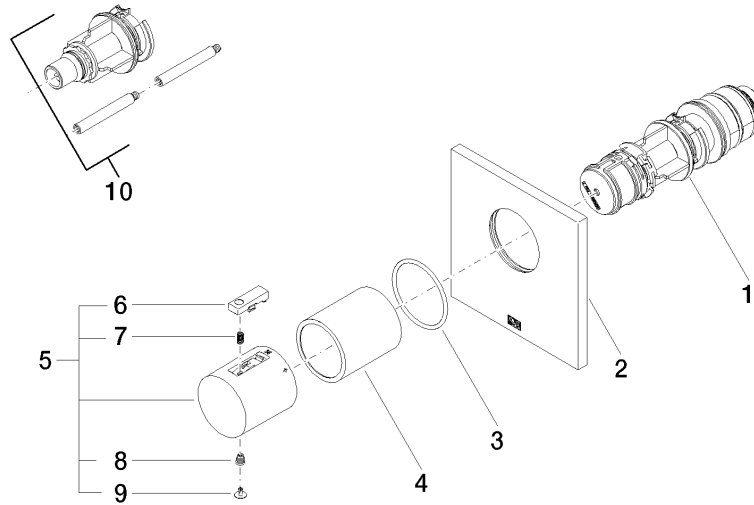

ST 050 523 0782

Spare parts list

No.	Item Number	Name	Quantity used	Delivery time
1	90 15 02 065 00 90	cartridge	1	2
2	09 11 02 196-99	cover	1	60
3	90 14 10 049 00 90	seal	1	2
4	90 21 02 112 00-99	sleeve	1	-
Spare part can no longer be ordered, please order the replacement item				
5	90 17 33 004 00-99	handle	1	30
6	90 21 33 011 00-13	handle	1	2
7	90 16 02 027 00 90	spring	1	2
8	90 30 30 136 00 90	screw	1	2
9	90 31 20 049 00-13	plug	1	30
10	12 178 970 90	Extension 46 mm -	1	2