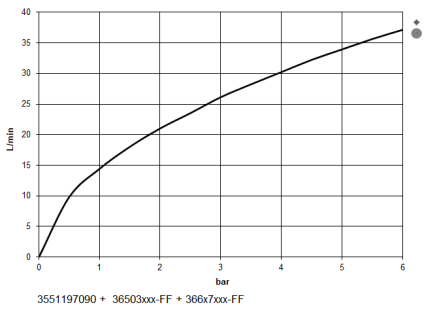

Flow rate chart

Certificates

WRAS_2011026.

DVGW_DW-
6512DN0706.

LGA_29930.

LGA_29932.