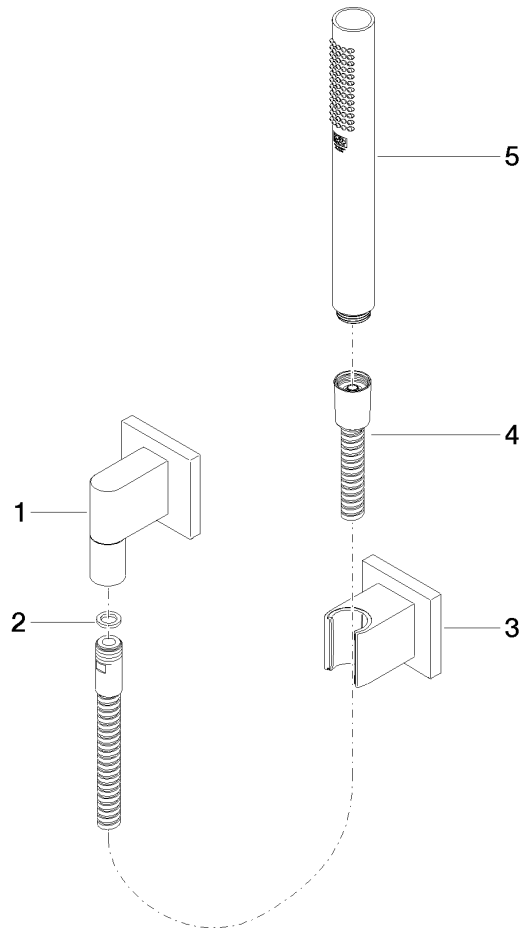

**Recommended miscellaneous**

**Concealed wall elbow -**

- max. recess depth 163 mm
- min. recess depth 90 mm

35 085 970 90

**Spare parts list**

No.	Item Number	Name	Quantity used	Delivery time
1	28 450 980-99	Wall elbow - Brushed Dark Platinum	1	30
2	90 14 20 026 00 90	seal	1	2
3	28 050 980-99	Wall bracket - Brushed Dark Platinum	1	30
4	90 30 02 072 00-99	Metal shower hose 1/2" x 3/8" x 1250 mm - Brushed Dark Platinum	1	30
5	90 12 11 140 30-99	shower	1	30