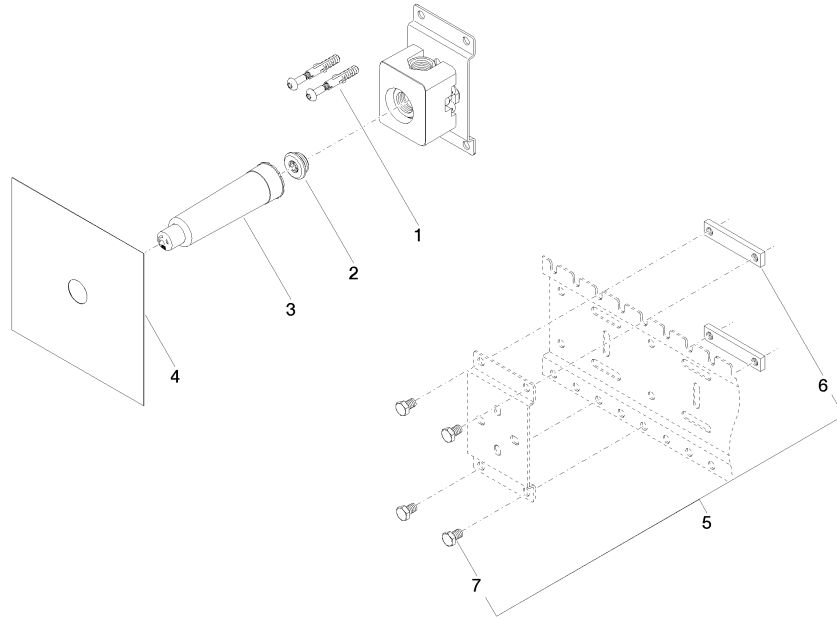

**Flow rate chart**

**Certificates**

DVGW\_DW-  
6501DN0116.

WRAS\_2010066.

ST 050 523 0782

Spare parts list

No.	Item Number	Name	Quantity used	Delivery time
1	04 30 31 024 01 90	fixing set	2	2
2	04 31 20 006 00 90	plug	1	2
3	09 21 02 173 90	cap	1	2
4	04 14 03 072 01 90	gasket kit	1	2
5	04 17 20 100 00 90	fixing set	1	2
6	09 17 20 100 90	holder	2	2
7	09 30 30 152 90	screw	4	2

ST 050 523 0782

- width 555mm
- height 135 mm
- depth 12 mm
- retaining screws and plugs

This set contains 3 xGRID installation tracks and includes fixing material

More about the xGRID installation track can be found in the Shower Book brochure