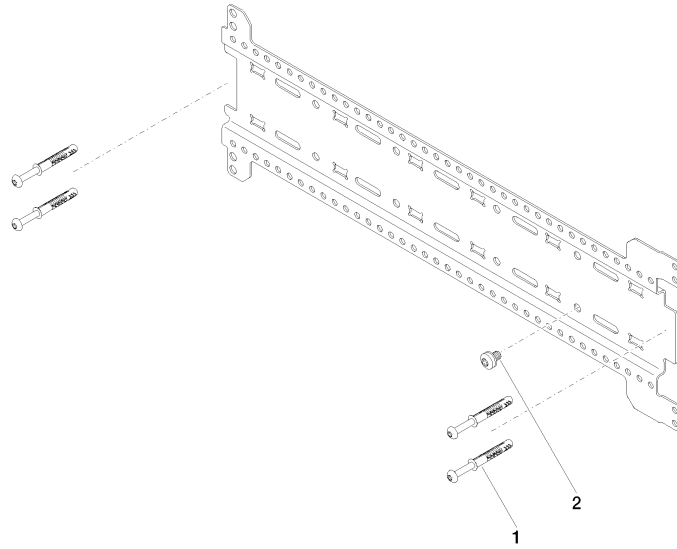

ST 050 523 0782

Spare parts list

No.	Item Number	Name	Quantity used	Delivery time
1	04 30 31 054 00 90	fixing set	6	2
2	04 30 30 212 00 90	fixing set	3	60