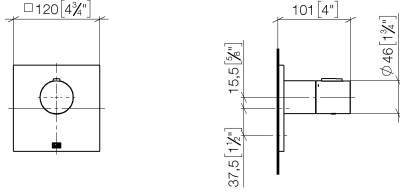

ST 050 523 0782

mm [inches]