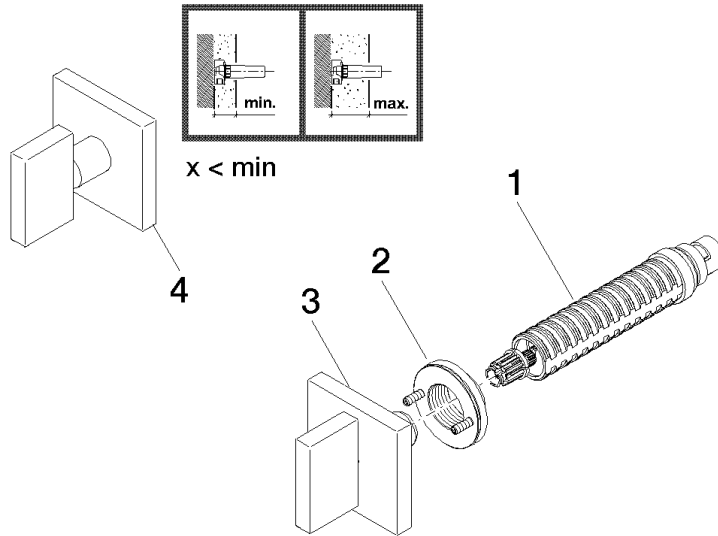

ST 050 523 0782

Spare parts list

No.	Item Number	Name	Quantity used	Delivery time
1	90 90 03 143 00 90	top	1	2
2	90 21 02 108 00 90	disc	1	2
3	90 20 78 002 02-99	handle	1	30
4	90 20 78 002 01-99	handle	1	30