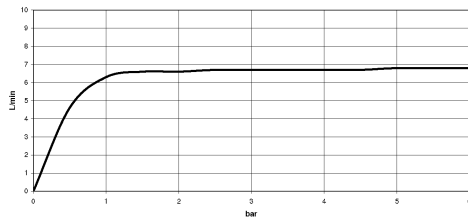

Spare parts list

No.	Item Number	Name	Quantity used	Delivery time
1	90 17 20 263 00 90	fixing set	1	2
2	90 24 03 309 02 90	connection	2	2
3	90 10 01 225 00 90	electronic accessories	1	2