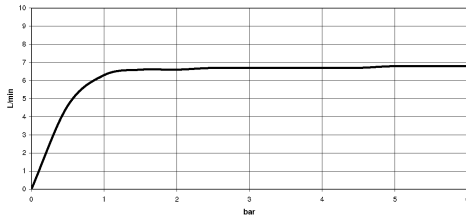

ST 050 523 0782

mm [inches]

Flow rate chart