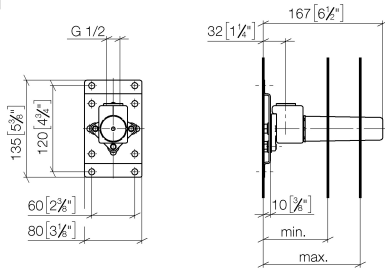

## MEM Rainshower solution - Brushed Dark Platinum

---

MEM

ST 050 523 0782

ST 050 523 0782

mm [inches]

	min	max
CL_1	90 [3 1/2"]	163 [6 3/8"]
CL_2	68 [2 5/8"]	135 [5 3/8"]
Domicil	90 [3 1/2"]	163 [6 3/8"]
Gentle	90 [3 1/2"]	163 [6 3/8"]
IMO	90 [3 1/2"]	163 [6 3/8"]
Lissé	90 [3 1/2"]	163 [6 3/8"]
MEM	90 [3 1/2"]	163 [6 3/8"]
Symetrics	90 [3 1/2"]	163 [6 3/8"]
Vaia	90 [3 1/2"]	163 [6 3/8"]