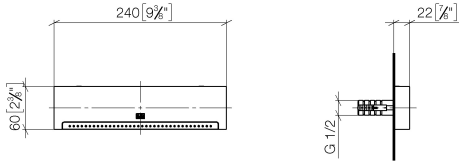

ST 050 523 0782

mm [inches]