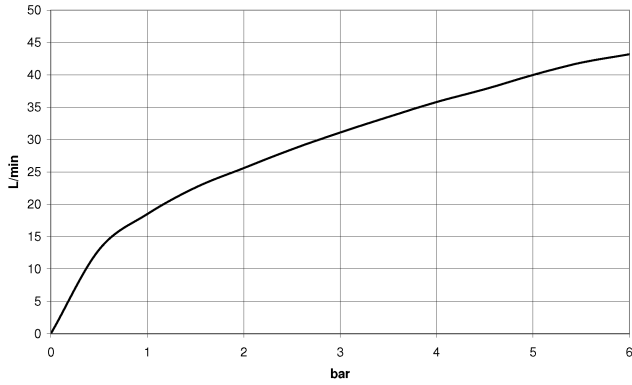

Flow rate chart

Certificates

DVGW_DW-
6501DN0116.

WRAS_2010066.